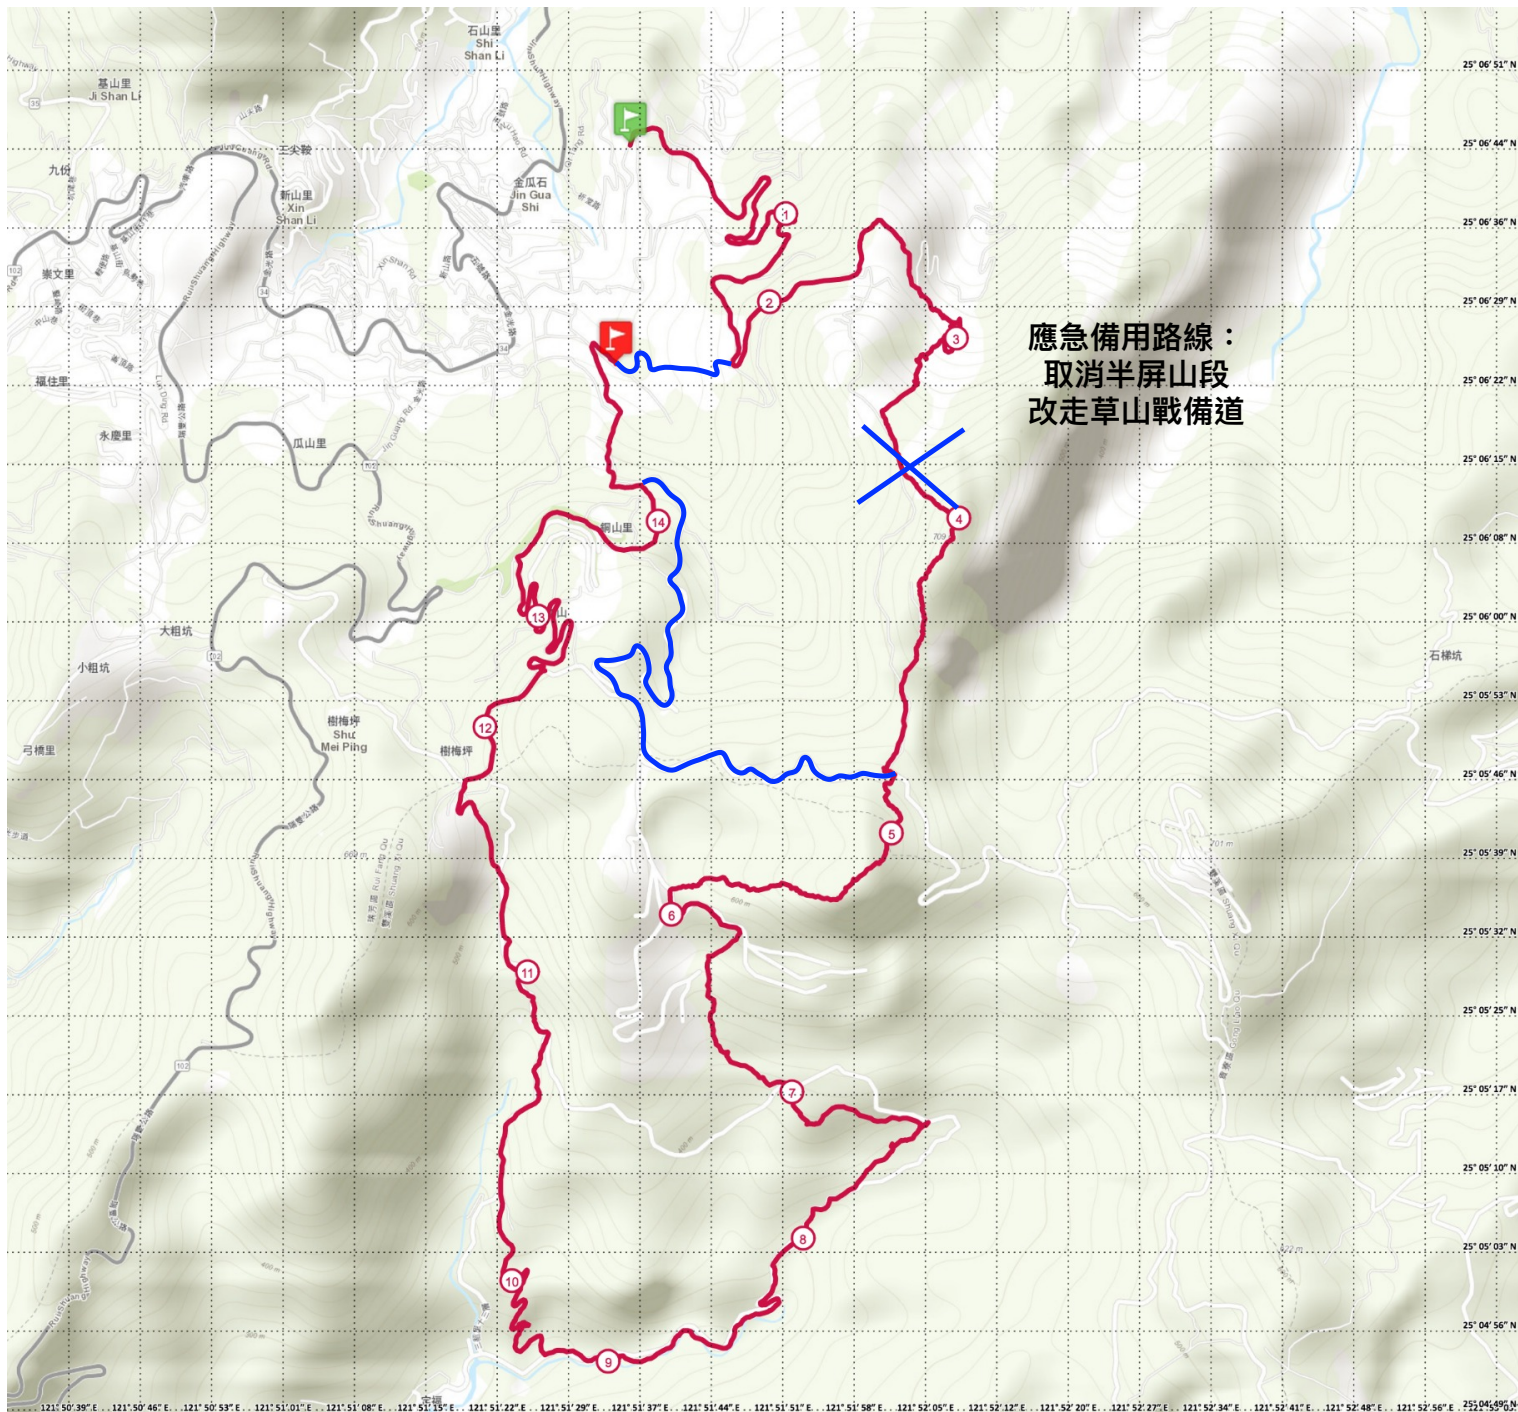

Get this track on your mobile with the app TrailConnect. To read more : <http://trailconnect.run>

<https://tracedetail.com>

> 10%
  > 20%
  > 30%