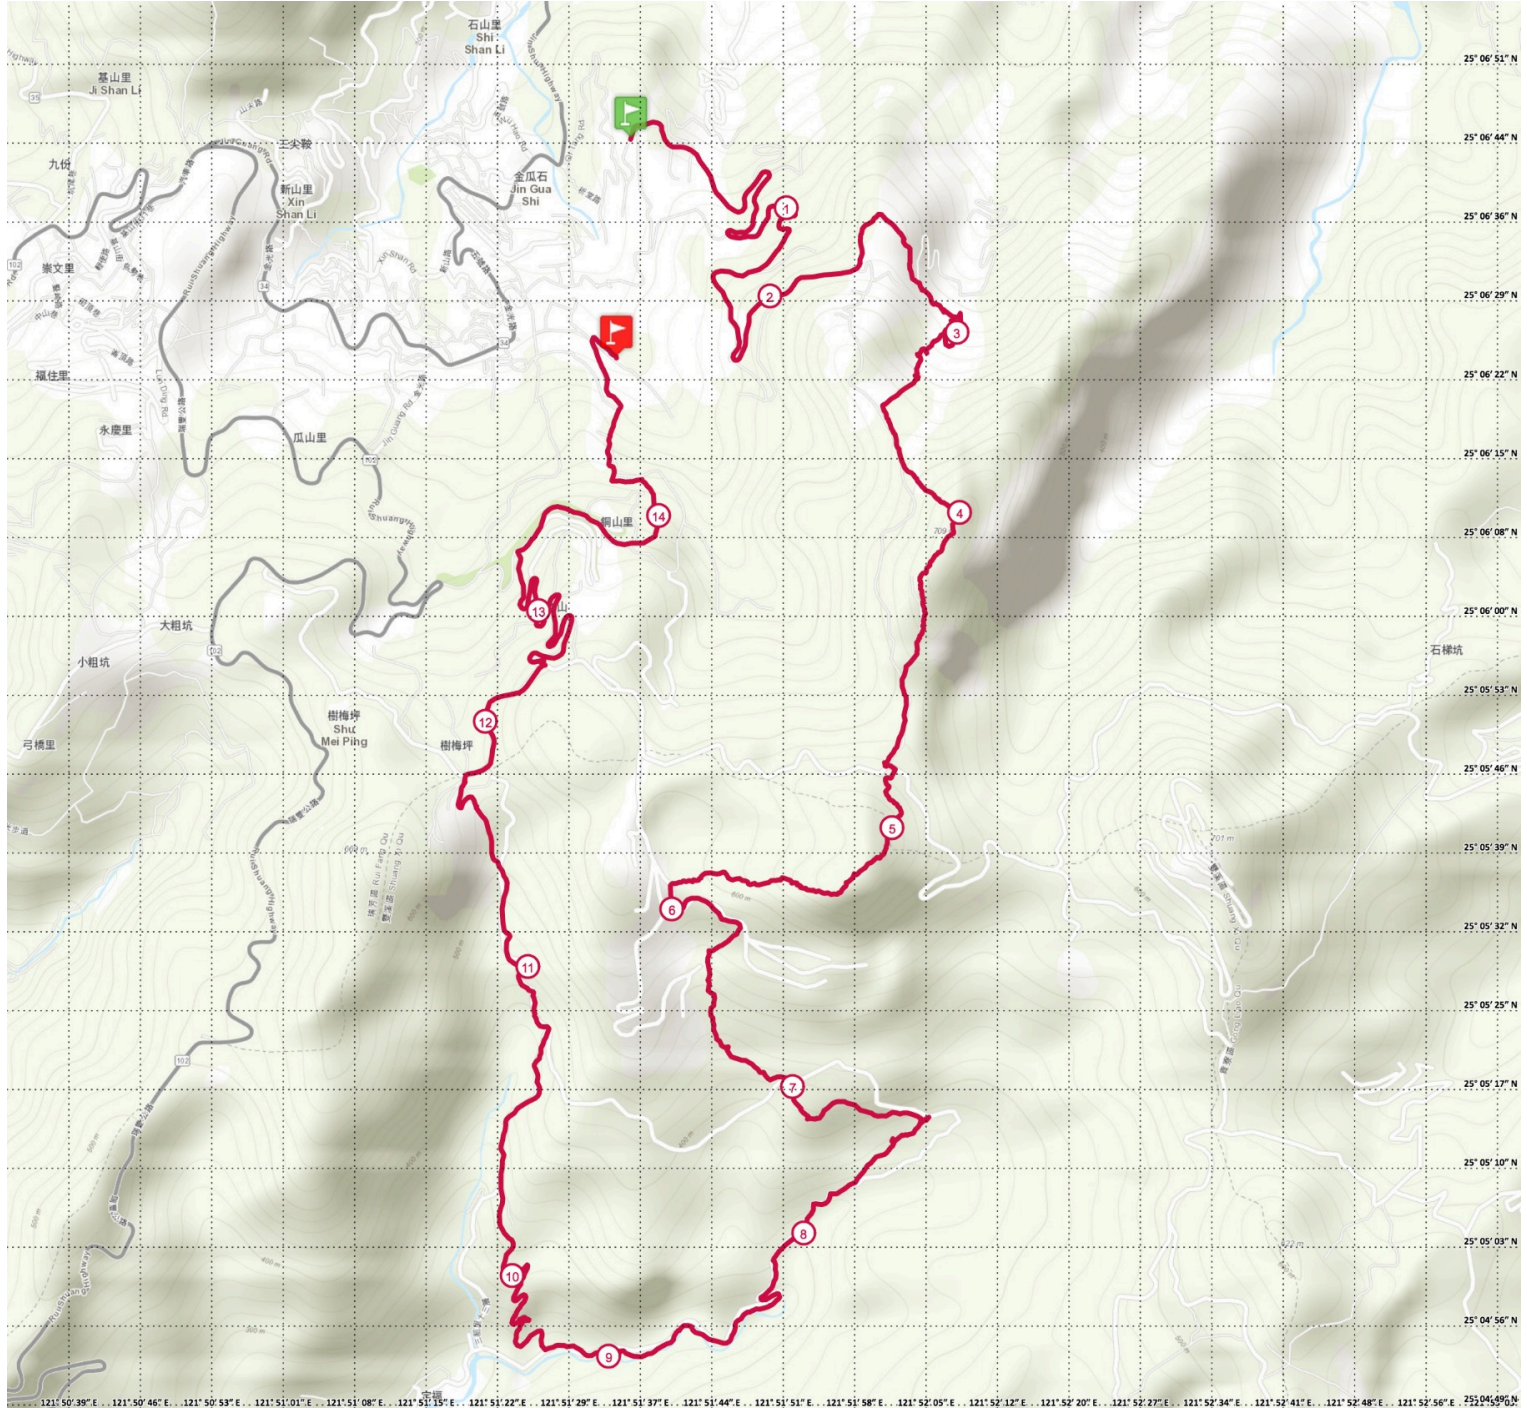

Get this track on your mobile with the app TrailConnect. To read more : <http://trailconnect.run>

<https://tracedetail.com>

> 10% > 20% > 30%